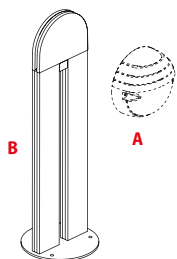

OPTIONAL ACCESSORIES

DESCRIPTION	COLOR	PART NUMBER
CHIP TONDO		
Double Post	●	000500
Double Post	●	000501

Complete unit

1A+1B = please order 2 codes
2A+1B = please order 3 codes

COMPONENTS

A luminaire
B pole