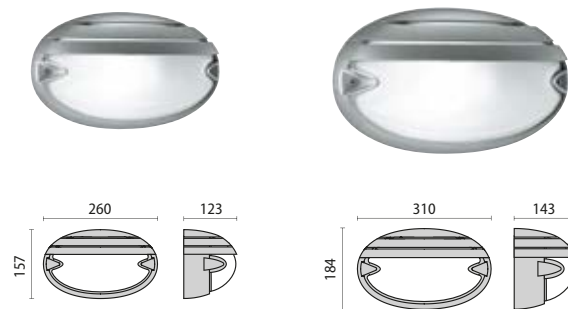

CHIP OVALE

design by ROBERTO FIORATO

- GR-94 / Metallic grey / Textured
- BK-81 / Black / Textured
- WH-87 / White / Textured

Series of ceiling, wall, bracket and post mounted luminaires for indoor and outdoor, in two sizes, comprising:

- Technopolymer housing, trim or screen
- Pressed glass diffuser, white painted inside
- Aluminium reflector for incandescent versions
- Silicone gasket
- Stainless steel screws (security screws available upon request)
- Side entry for 20 mm conduits (drill out holes in housing)
- Also available in round shape
- 960° codes are available for french market only

CHIP OVALE 25

CHIP OVALE 30

CHIP OVALE 25
GRILL

CHIP OVALE 30
GRILL

Package size

 CHIP OVALE 25
30 x 29 x 51,5 cm
(master x 6)

 CHIP OVALE 30
37,5 x 33 x 60,5 cm
(master x 6)

Fixing holes