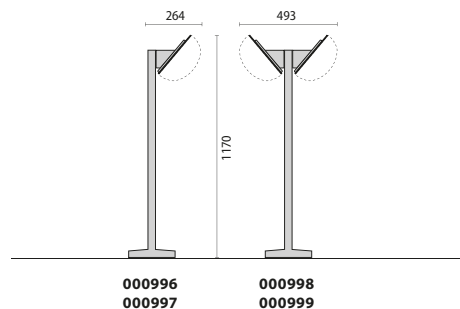

- A** luminaire
- B** bracket
- C** pole

Complete unit

1A+1B+2C = please order 4 codes

2A+1B+2C = please order 5 codes

COMPONENTS

- A** luminaire
- B** pole
- C** fixing rod

CHIP TONDO

design by ROBERTO FIORATO