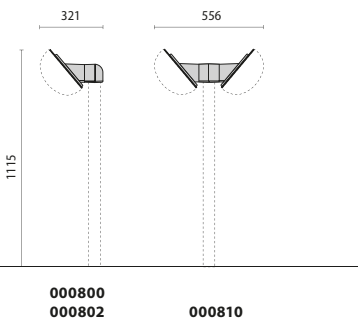

M1/M2 Post CHIP OVALE 25

Mini M1/M2 Post

- Post made of painted extruded aluminium suitable for single or twin (back to back) luminaire mounting
- Technopolymer brackets
- Self-extinguishing technopolymer junction box with 4-pole 16 mm² terminal.

DESCRIPTION	COLOR	PART NUMBER
CHIP OVALE		
Corner bracket (vertical mount)	●	000790
Corner bracket(angled mount)	●	000792
Angled bracket 40°	●	000503
Angled bracket 40°	●	000502
Angled bracket for 42 mm post	●	000800
Angled bracket for 60 mm post	●	000802
Twin angled bracket for 60 mm post	●	000810
Post M1	●	000997
Post M1	●	000996
Post M2	●	000999
Post M2	●	000998