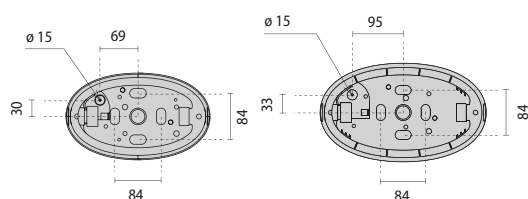

CHIP OVALE 25

CHIP OVALE 30

CHIP OVALE 25
GRILL

CHIP OVALE 30
GRILL

Package size

 CHIP OVALE 25
30 x 29 x 51,5 cm
(master x 6)

 CHIP OVALE 30
37,5 x 33 x 60,5 cm
(master x 6)

Fixing holes

CHIP OVALE 25 LED

IK06 1J xx3

LAMPHOLDER	WATTAGE	CLASS		CRI	KELVIN	COS Ø ≥ 0,9	OPTIC	OPTIC BEAM	LIGHTSOURCE LUMEN OUTPUT	LUMINAIRE LUMEN OUTPUT	L	B	LIFETIME	COLOUR/ RAL	PART NUMBER
Power LED 220-240 V 50/60 Hz															
LED	10 W	I		80	4000		S/EW	-	738 lm	397 lm	80	10	50000 h	●	301388
LED	10 W	I		80	3000		S/EW	-	672 lm	392 lm	80	10	50000 h	●	3013886
LED	10 W	I		80	4000		S/EW	-	738 lm	397 lm	80	10	50000 h	●	301389
LED	10 W	I		80	3000		S/EW	-	672 lm	392 lm	80	10	50000 h	●	3013896
LED	10 W	I		80	4000		S/EW	-	738 lm	397 lm	80	10	50000 h	○	301387
LED	10 W	I		80	3000		S/EW	-	672 lm	392 lm	80	10	50000 h	○	3013876