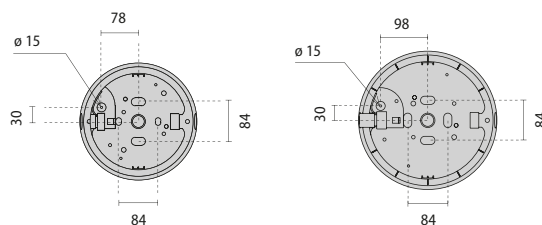

- Technopolymer housing, trim or screen
- Pressed glass diffuser, white painted inside
- Aluminium reflector for incandescent versions
- Technopolymer reflector for fluorescent versions
- Silicone gasket
- Side entry for 20 mm conduits (drill out holes in housing)
- Stainless steel screws (security screws available upon request)
- 960° PC versions available on request
- Also available in oval

Package size

CHIP TONDO 25
 31 x 42,5 x 57 cm
 (master x 6)

CHIP TONDO 30
 18,5 x 61,5 x 61,5 cm
 (master x 4)

Fixing holes

CHIP TONDO 25 LED

IK06 1J xx3

LAMPHOLDER	WATTAGE	CLASS	CRI	KELVIN	COS Ø ≥ 0,9	OPTIC	OPTIC BEAM	LIGHTSOURCE LUMEN OUTPUT	LUMINAIRE LUMEN OUTPUT	L	B	LIFETIME	COLOUR/ RAL	PART NUMBER
Power LED 220-240 V 50/60 Hz														
LED	9,5 W	I	80	4000		S/EW	-	825 lm	399 lm	80	10	50000 h	●	301423
LED	9,5 W	I	80	3000		S/EW	-	720 lm	383 lm	80	10	50000 h	●	3014236
LED	9,5 W	I	80	4000		S/EW	-	825 lm	399 lm	80	10	50000 h	●	301422
LED	9,5 W	I	80	3000		S/EW	-	720 lm	383 lm	80	10	50000 h	●	3014226
LED	9,5 W	I	80	4000		S/EW	-	825 lm	399 lm	80	10	50000 h	○	301421
LED	9,5 W	I	80	3000		S/EW	-	720 lm	383 lm	80	10	50000 h	○	3014216