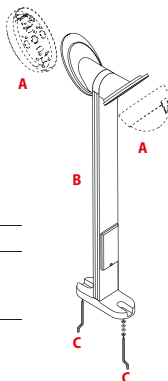

Suitable for single or twin (back to back) luminaire mounting either vertically or on a 40° angled position. To ensure correct drainage a 6mm hole should be drilled on the lower part of the trim (please refer to installation and maintenance instruction sheet).

DESCRIPTION	COLOR	PART NUMBER
CHIP OVALE		
Corner bracket (vertical mount)	●	000790
Corner bracket(angled mount)	●	000792
Angled bracket 40°	●	000503
Angled bracket 40°	●	000502
Angled bracket for 42 mm post	●	000800
Angled bracket for 60 mm post	●	000802
Twin angled bracket for 60 mm post	●	000810
Post M1	●	000997
Post M1	●	000996
Post M2	●	000999
Post M2	●	000998

Complete unit

1A+1B = please order 2 codes

COMPONENTS

- A** luminaire
- B** bracket

Complete unit

1A+1B+1C = please order 3 codes

2A+1B+1C = please order 4 codes

COMPONENTS

- A** luminaire
- B** bracket
- C** pole

Complete unit

1A+1B+2C = please order 4 codes

2A+1B+2C = please order 5 codes

COMPONENTS

- A** luminaire
- B** pole
- C** fixing rod

CHIP TONDO

design by ROBERTO FIORATO