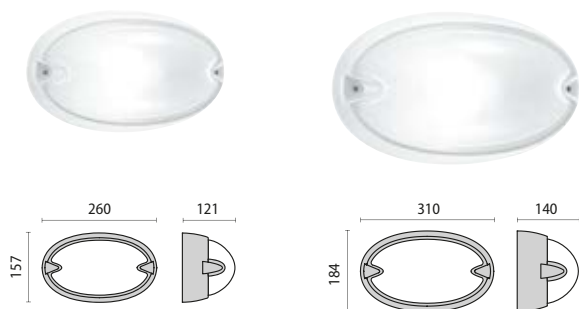

CHIP OVALE

design by ROBERTO FIORATO

- GR-94 / Metallic grey / Textured
- BK-81 / Black / Textured
- WH-87 / White / Textured

Series of ceiling, wall, bracket and post mounted luminaires for indoor and outdoor, in two sizes, comprising:

- Technopolymer housing, trim or screen
- Pressed glass diffuser, white painted inside
- Aluminium reflector for incandescent versions
- Silicone gasket
- Stainless steel screws (security screws available upon request)
- Side entry for 20 mm conduits (drill out holes in housing)
- Also available in round shape
- 960° codes are available for french market only

CHIP OVALE 25

CHIP OVALE 30

CHIP OVALE 25
GRILL

CHIP OVALE 30
GRILL

Package size

 CHIP OVALE 25
30 x 29 x 51,5 cm
(master x 6)

 CHIP OVALE 30
37,5 x 33 x 60,5 cm
(master x 6)

Fixing holes

CHIP OVALE 25 LED

IK06 1J xx3

LAMPHOLDER	WATTAGE	CLASS		CRI	KELVIN	COS Ø ≥ 0,9	OPTIC	OPTIC BEAM	LIGHTSOURCE LUMEN OUTPUT	LUMINAIRE LUMEN OUTPUT	L	B	LIFETIME	COLOUR/ RAL	PART NUMBER
Power LED 220-240 V 50/60 Hz															
LED	10 W	I		80	4000		S/EW	-	738 lm	397 lm	80	10	50000 h	●	301388
LED	10 W	I		80	3000		S/EW	-	672 lm	392 lm	80	10	50000 h	●	3013886
LED	10 W	I		80	4000		S/EW	-	738 lm	397 lm	80	10	50000 h	●	301389
LED	10 W	I		80	3000		S/EW	-	672 lm	392 lm	80	10	50000 h	●	3013896
LED	10 W	I		80	4000		S/EW	-	738 lm	397 lm	80	10	50000 h	○	301387
LED	10 W	I		80	3000		S/EW	-	672 lm	392 lm	80	10	50000 h	○	3013876