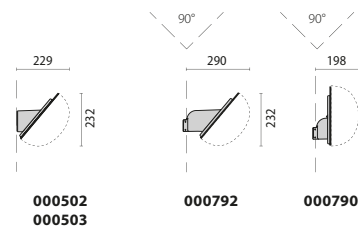

M1/M2 Post CHIP OVALE 25

Mini M1/M2 Post

- Post made of painted extruded aluminium suitable for single or twin (back to back) luminaire mounting
- Technopolymer brackets
- Self-extinguishing technopolymer junction box with 4-pole 16 mm² terminal.

DESCRIPTION	COLOR	PART NUMBER
CHIP OVALE		
Corner bracket (vertical mount)	●	000790
Corner bracket(angled mount)	●	000792
Angled bracket 40°	●	000503
Angled bracket 40°	●	000502
Angled bracket for 42 mm post	●	000800
Angled bracket for 60 mm post	●	000802
Twin angled bracket for 60 mm post	●	000810
Post M1	●	000997
Post M1	●	000996
Post M2	●	000999
Post M2	●	000998