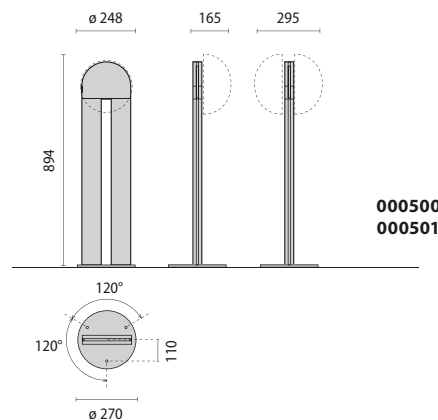

Complete unit

1A+1B = please order 2 codes
2A+1B = please order 3 codes

COMPONENTS

A luminaire
B pole

000500
000501

CHIP TONDO 30 LED

IK06 1J xx3

LAMPHOLDER	WATTAGE	CLASS		CRI	KELVIN	COS ϕ $\geq 0,9$	OPTIC	OPTIC BEAM	LIGHTSOURCE LUMEN OUTPUT	LUMINAIRE LUMEN OUTPUT	L	B	LIFETIME	COLOUR/ RAL	PART NUMBER
Power LED 220-240 V 50/60 Hz															
LED	13,5 W	I		80	4000		S/EW	-	1002 lm	540 lm	80	10	50000 h	●	301428
LED	13,5 W	I		80	3000		S/EW	-	912 lm	472 lm	80	10	50000 h	●	3014286
LED	13,5 W	I		80	4000		S/EW	-	1002 lm	540 lm	80	10	50000 h	●	301426
LED	13,5 W	I		80	3000		S/EW	-	912 lm	472 lm	80	10	50000 h	●	3014266
LED	13,5 W	I		80	4000		S/EW	-	1002 lm	540 lm	80	10	50000 h	○	301424
LED	13,5 W	I		80	3000		S/EW	-	912 lm	472 lm	80	10	50000 h	○	3014246