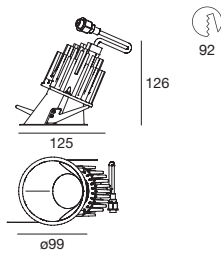

99112	99188	99330
ON/OFF 1 art.	1-10V, DALI 1 art.	DALI 1 art.

Warp_Y | Downlight | powerLED 8 W 630 mA

type

White	CRI 80	96217
Black	CRI 80	96218
Gold	CRI 80	96220

colour

2700 K	639 lm	M
3000 K	674 lm	W
4000 K	745 lm	N

optic

15°	15
30°	30
60°	60

99129	99115	99114
ON/OFF 1 art.	1-10V 1 - 2 art.	DALI 1 - 2 art.

Warp_Y | Downlight | powerLED 15 W 400 mA

type

White	CRI 80	96221
Black	CRI 80	96222
Gold	CRI 80	96224

colour

2700 K	1446 lm	M
3000 K	1560 lm	W
4000 K	1670 lm	N

optic

15°	15
30°	30
60°	60

99113	99116	99131
ON/OFF 1 art.	1-10V 1 art.	DALI 1 art.

Warp_Y | Downlight | arrayLED 25 W 720 mA

type

White	CRI 80	96229
Black	CRI 80	96230
Gold	CRI 80	96232

colour

2700 K	3101 lm	M
3000 K	3321 lm	W
4000 K	3568 lm	N

optic

15°	15
30°	30
60°	60

99112	99188	99330
ON/OFF 1 art.	1-10V, DALI 1 art.	DALI 1 art.