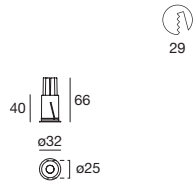

Light management
Visual comfort ensured by the recessed light source

Graceful aesthetics
Optical compartment with embossed or "warm & chic" golden finish

Warp | Downlight | powerLED 2 W 630 mA

type		colour			optic	
White	CRI 80 95700	2700 K	195 lm	M	8°	08
Black	CRI 80 95701	3000 K	208 lm	W	15°	15
Gold	CRI 80 95703	4000 K	222 lm	N	30°	30
					45°	45

optic

15°	15
30°	30
60°	60

99129	99115	99114
ON/OFF 1 art.	1-10V 1 - 2 art.	DALI 1 - 2 art.

Warp_Y | Downlight | powerLED 15 W 400 mA

type

White	CRI 80	96221
Black	CRI 80	96222
Gold	CRI 80	96224

colour

2700 K	1446 lm	M
3000 K	1560 lm	W
4000 K	1670 lm	N

optic

15°	15
30°	30
60°	60

99113	99116	99131
ON/OFF 1 art.	1-10V 1 art.	DALI 1 art.

Warp_Y | Downlight | arrayLED 25 W 720 mA

type

White	CRI 80	96229
Black	CRI 80	96230
Gold	CRI 80	96232

colour

2700 K	3101 lm	M
3000 K	3321 lm	W
4000 K	3568 lm	N