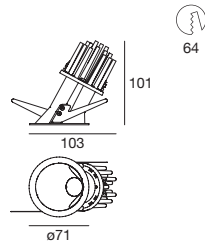

Warp_Y | Downlight | powerLED 8 W 630 mA

type

White	CRI 80	96217
Black	CRI 80	96218
Gold	CRI 80	96220

colour

2700 K	639 lm	M
3000 K	674 lm	W
4000 K	745 lm	N

optic

15°	15
30°	30
60°	60

99129	99115	99114
ON/OFF 1 art.	1-10V 1 - 2 art.	DALI 1 - 2 art.