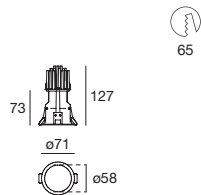

Light management
Visual comfort ensured by the recessed light source

Graceful aesthetics
Optical compartment with embossed or "warm & chic" golden finish

Warp | Downlight | powerLED 2 W 630 mA

type		colour			optic	
White	CRI 80 95700	2700 K	195 lm	M	8°	08
Black	CRI 80 95701	3000 K	208 lm	W	15°	15
Gold	CRI 80 95703	4000 K	222 lm	N	30°	30
					45°	45

89147	99115	99114
ON/OFF 1 - 2 art.	1-10V 1 - 10 art.	DALI 1 - 10 art.

Warp | Downlight | powerLED 8 W 630 mA

type		colour			optic	
White	CRI 80 95704	2700 K	639 lm	M	15°	15
Black	CRI 80 95705	3000 K	674 lm	W	30°	30
Gold	CRI 80 95707	4000 K	745 lm	N	60°	60

optic

15°	15
30°	30
60°	60

99129	99115	99114
ON/OFF 1 art.	1-10V 1 - 2 art.	DALI 1 - 2 art.

Warp_Y | Downlight | powerLED 15 W 400 mA

type

White	CRI 80	96221
Black	CRI 80	96222
Gold	CRI 80	96224

colour

2700 K	1446 lm	M
3000 K	1560 lm	W
4000 K	1670 lm	N

optic

15°	15
30°	30
60°	60

99113	99116	99131
ON/OFF 1 art.	1-10V 1 art.	DALI 1 art.

Warp_Y | Downlight | arrayLED 25 W 720 mA

type

White	CRI 80	96229
Black	CRI 80	96230
Gold	CRI 80	96232

colour

2700 K	3101 lm	M
3000 K	3321 lm	W
4000 K	3568 lm	N