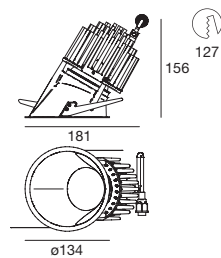

optic

15°	15
30°	30
60°	60

99129	99115	99114
ON/OFF 1 art.	1-10V 1 - 2 art.	DALI 1 - 2 art.

Warp_Y | Downlight | powerLED 15 W 400 mA

type

White	CRI 80	96221
Black	CRI 80	96222
Gold	CRI 80	96224

colour

2700 K	1446 lm	M
3000 K	1560 lm	W
4000 K	1670 lm	N

optic

15°	15
30°	30
60°	60

99113	99116	99131
ON/OFF 1 art.	1-10V 1 art.	DALI 1 art.

Warp_Y | Downlight | arrayLED 25 W 720 mA

type

White	CRI 80	96229
Black	CRI 80	96230
Gold	CRI 80	96232

colour

2700 K	3101 lm	M
3000 K	3321 lm	W
4000 K	3568 lm	N

optic

15°	15
30°	30
60°	60

99112	99188	99330
ON/OFF 1 art.	1-10V, DALI 1 art.	DALI 1 art.