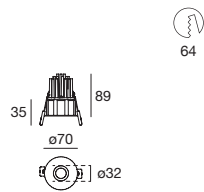

Vos_R | Downlight | powerLED 8 W 630 mA

type		colour			optic	
White	CRI 80 95510	2700 K	639 lm	M	15°	15
Black	CRI 80 95511	3000 K	674 lm	W	30°	30
		4000 K	745 lm	N	60°	60

99129	99115	99114
ON/OFF 1 art.	1-10V 1 - 2 art.	DALI 1 - 2 art.