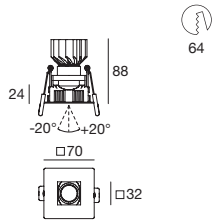

Vos_QJ | Downlight | powerLED 8 W 630 mA

type		colour			optic	
White	CRI 80 95826	2700 K	639 lm	M	15°	15
Black	CRI 80 95827	3000 K	674 lm	W	30°	30
		4000 K	745 lm	N	60°	60

99129 ON/OFF 1 art.	99115 1-10V 1 - 2 art.	99114 DALI 1 - 2 art.