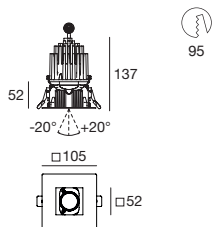

Vos_QJ | Downlight | powerLED 15 W 400 mA

type		colour			optic	
White	CRI 80 95956	2700 K	1446 lm	M	15°	15
Black	CRI 80 95957	3000 K	1560 lm	W	30°	30
		4000 K	1670 lm	N	45°	45

99113 ON/OFF 1 art.	99116 1-10V 1 art.	99131 DALI 1 art.