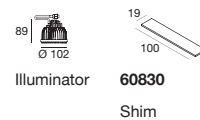

Suggested accessories