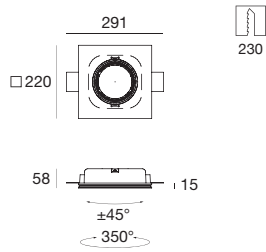

Suggested accessories

Gypsum_III2 | Downlights |