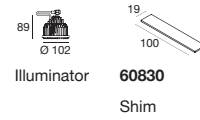

Suggested accessories