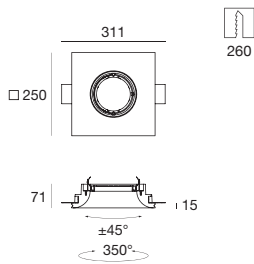

Gypsum_III1 | Downlights |