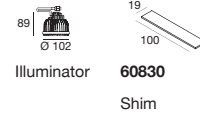

Suggested accessories