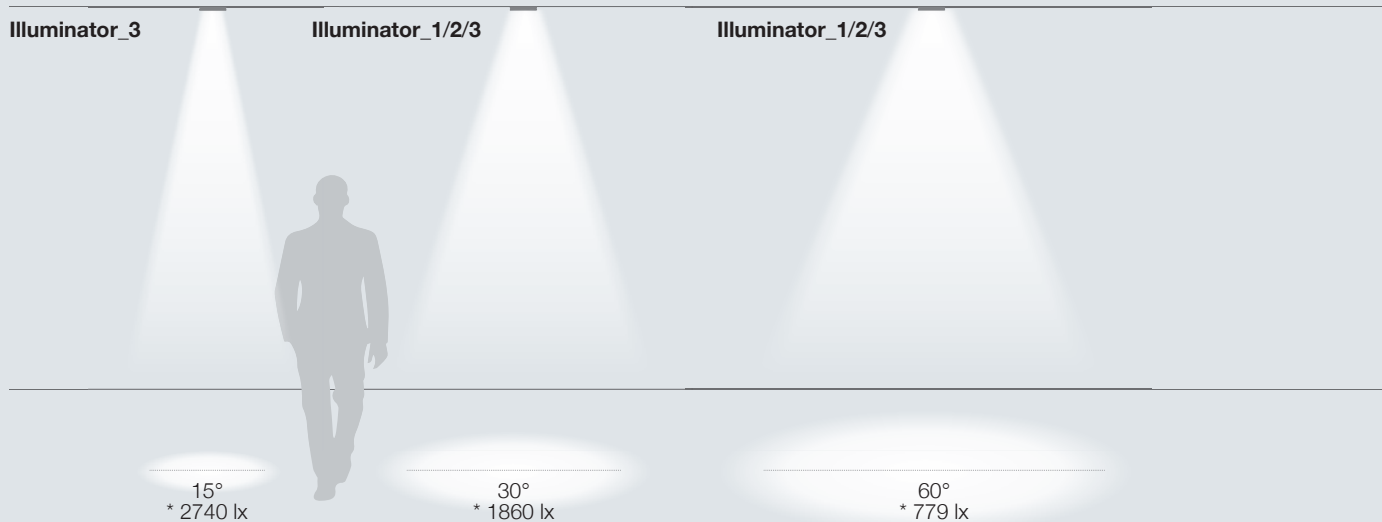

Gypsum_Ill

High performance

Illuminator modules provide a high performance with a low consumption (max 30W), also granting intensities of 28000cd along the axis. An efficiency higher than 100lm/W and the possibility to choose among three different beam openings make this product a striking lighting solution for retail and hospitality.

Optics

* Indicative lux values Illuminator_3 (H 3mt)

Fast installation

Once chalk frame is fixed on installation plan, it's enough entering the fixture with a single snap inside the dedicated compartment. Electrical connection is provided by a fast connector prepared on fixture.