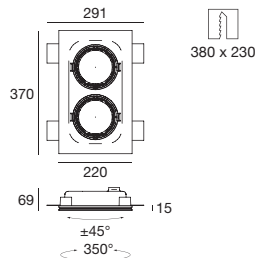

Suggested accessories

Gypsum_III3 | Downlights |