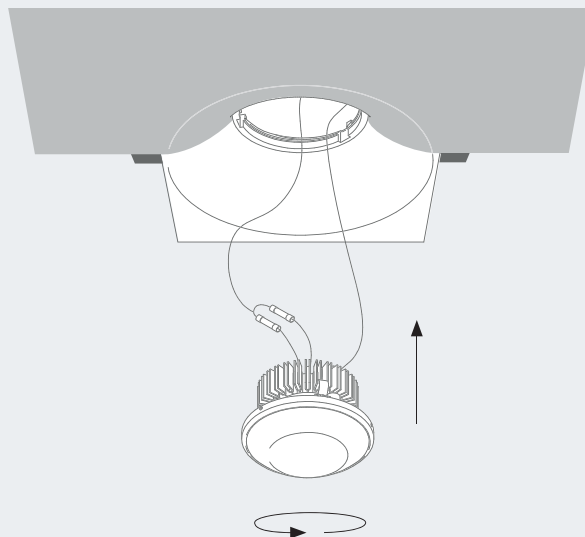

## Fast installation

Once chalk frame is fixed on installation plan, it's enough entering the fixture with a single snap inside the dedicated compartment. Electrical connection is provided by a fast connector prepared on fixture.