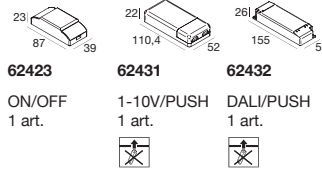

Suggested electronics

62423	62431	62432
ON/OFF 1 art.	1-10V/PUSH 1 art.	DALI/PUSH 1 art.

Suggested accessories

60830
Shim