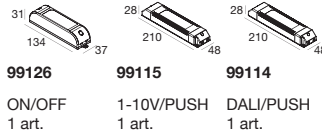

Suggested electronics

99126	99115	99114
ON/OFF 1 art.	1-10V/PUSH 1 art.	DALI/PUSH 1 art.

Suggested accessories

60830
Shim