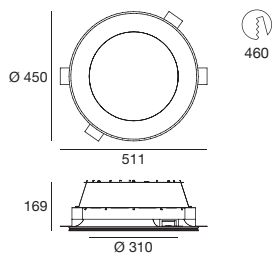

Gypsum_Eye4 | Downlights | 110-240 V | topLED 21 W

type		colour			optics	
White	CRI 80	60828	3000 K	2180 lm	W	diffused
			4000 K	2304 lm	N	00

Suggested accessories

60830
Shim