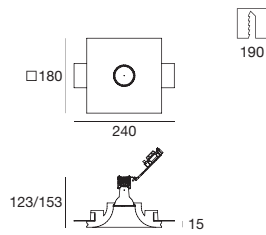

Gypsum_Eye1 | Downlights | 1xGU10