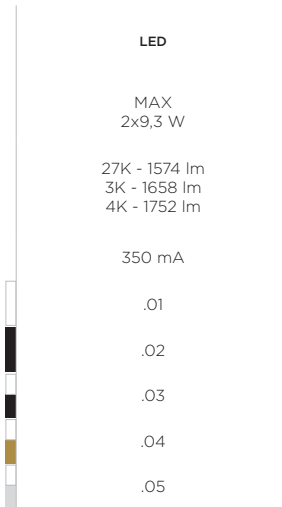

CUBE

REF. 8207

REF. 8208

REF. 8209

GRAN CUBE

REF. 8216

REF. 8217

REF. 8218

LED BPM3181	
MAX 16 W	MAX 100 W
27K - 1370 lm 3K - 1442 lm 4K - 1522 lm	-
500 mA	-
	-
.01	.04
.02	.05
.03	.06

LED BPM3181	
MAX 2x16 W	MAX 2x100 W
27K - 2740 lm 3K - 2884 lm 4K - 3044 lm	-
500 mA	-
	-
.01	.04
.02	.05
.03	.06

LED BPM3181	
MAX 3x16 W	MAX 3x100 W
27K - 4110 lm 3K - 4326 lm 4K - 4566 lm	-
500 mA	-
	-
.01	.04
.02	.05
.03	.06

LED THEME - LED TEMÁTICO

PHOTOMETRY - FOTOMETRÍA

OTHER INSTALLATION - OTRA INSTALACIÓN

.TR

PAG. 104

.RF

PAG. 324

Configuration: REF +

Reflector

15°	.D15	24°	.D24
40°	.D40	60°	.D60

Color Temperature - Temperatura de color

2700K	.27K	3000K	.3K
4000K	.4K		