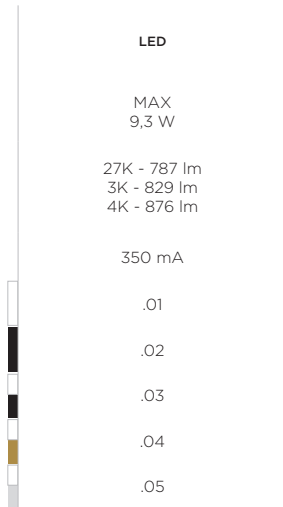

CUBE

REF. 8207

REF. 8208

REF. 8209

GRAN CUBE

REF. 8216

REF. 8217

REF. 8218

LED BPM3181	
MAX 16 W	MAX 100 W
27K - 1370 lm 3K - 1442 lm 4K - 1522 lm	-
500 mA	-
	-
.01	.04
.02	.05
.03	.06

LED BPM3181	
MAX 2x16 W	MAX 2x100 W
27K - 2740 lm 3K - 2884 lm 4K - 3044 lm	-
500 mA	-
	-
.01	.04
.02	.05
.03	.06

LED BPM3181	
MAX 3x16 W	MAX 3x100 W
27K - 4110 lm 3K - 4326 lm 4K - 4566 lm	-
500 mA	-
	-
.01	.04
.02	.05
.03	.06

LED THEME - LED TEMÁTICO

PHOTOMETRY - FOTOMETRÍA

OTHER INSTALLATION - OTRA INSTALACIÓN

.TR

PAG. 104

.RF

PAG. 324

Configuration: REF +

Reflector

15°	.D15	24°	.D24
40°	.D40	60°	.D60

Color Temperature - Temperatura de color

2700K	.27K	3000K	.3K
4000K	.4K		