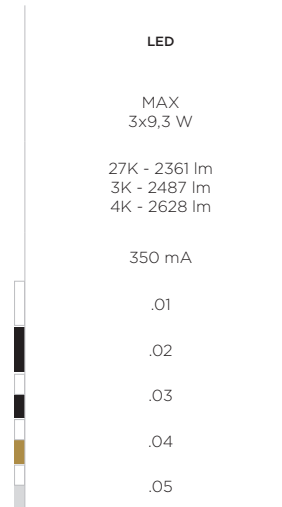

CUBE

REF. 8207

REF. 8208

REF. 8209

GRAN CUBE

REF. 8216

REF. 8217

REF. 8218

LED BPM3181	
MAX 16 W	MAX 100 W
27K - 1370 lm 3K - 1442 lm 4K - 1522 lm	-
500 mA	-
	-
.01	.04
.02	.05
.03	.06

LED BPM3181	
MAX 2x16 W	MAX 2x100 W
27K - 2740 lm 3K - 2884 lm 4K - 3044 lm	-
500 mA	-
	-
.01	.04
.02	.05
.03	.06

LED BPM3181	
MAX 3x16 W	MAX 3x100 W
27K - 4110 lm 3K - 4326 lm 4K - 4566 lm	-
500 mA	-
	-
.01	.04
.02	.05
.03	.06

LED THEME - LED TEMÁTICO

PHOTOMETRY - FOTOMETRÍA

OTHER INSTALLATION - OTRA INSTALACIÓN

.TR

PAG. 104

.RF

PAG. 324

Configuration: REF +

Reflector

15°	.D15	24°	.D24
40°	.D40	60°	.D60

Color Temperature - Temperatura de color

2700K	.27K	3000K	.3K
4000K	.4K		