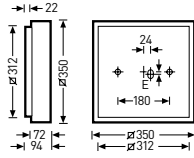

> 50,000 h

switchable and dimmable (DALI), switchable

Emergency light version with individual battery, 3 hours, HF motion sensor

All-round profile frame

Aluminium shields

Square wall and ceiling surface-mounted luminaires with opal diffuser, construction size 280 mm x 280 mm

Reference	TOC	...ET		EEC	W	≈kg
• Deca WD1 G2 LED 1000-830...	63 915...	...40	900 lm	A++/A+/A	10	1.6
Deca WD1 G2 LED 1000-830...PC	63 916...	...40	850 lm	A++/A+/A	10	1.6
Deca WD1 G2 LED 1000-840...	63 917...	...40	950 lm	A++/A+/A	10	1.6
Deca WD1 G2 LED 1000-840...PC	63 918...	...40	900 lm	A++/A+/A	10	1.6

• IK02/0.2 J 650 °C

Square wall and ceiling surface-mounted luminaires with opal diffuser, construction size 350 mm x 350 mm

Reference	TOC	...ETDD	...ET		EEC	W	=kg
• Deca WD2 G2 LED 1800-830...	63 919...	...51	...40	1800 lm	A++/A+/A	19	2.8
Deca WD2 G2 LED 1800-830...+HFS	63 931...	-	...40	1800 lm	A++/A+/A	19	2.8
Deca WD2 G2 LED 1800-830...+HFS PC	63 932...	-	...40	1700 lm	A++/A+/A	19	2.8
Deca WD2 G2 LED 1800-830...EB3H	63 935...	-	...40	1800 lm	A++/A+/A	23	3.3
Deca WD2 G2 LED 1800-830...EB3H PC	63 936...	-	...40	1700 lm	A++/A+/A	23	3.3
Deca WD2 G2 LED 1800-830...PC	63 920...	...51	...40	1700 lm	A++/A+/A	19	2.8
Deca WD2 G2 LED 1800-840...	63 921...	...51	...40	1900 lm	A++/A+/A	19	2.8
Deca WD2 G2 LED 1800-840...+HFS	63 933...	-	...40	1900 lm	A++/A+/A	19	2.8
Deca WD2 G2 LED 1800-840...+HFS PC	63 934...	-	...40	1800 lm	A++/A+/A	19	2.8
Deca WD2 G2 LED 1800-840...EB3H	63 937...	-	...40	1900 lm	A++/A+/A	23	3.3
Deca WD2 G2 LED 1800-840...EB3H PC	63 938...	-	...40	1800 lm	A++/A+/A	23	3.3
Deca WD2 G2 LED 1800-840...PC	63 922...	...51	...40	1800 lm	A++/A+/A	19	2.8
Deca WD2 G2-BS LED 1800-830...	63 927...	-	...40	1800 lm	A++/A+/A	19	2.7
Deca WD2 G2-BS LED 1800-830...PC	63 928...	-	...40	1700 lm	A++/A+/A	19	2.7
Deca WD2 G2-BS LED 1800-840...	63 929...	-	...40	1900 lm	A++/A+/A	19	2.7
Deca WD2 G2-BS LED 1800-840...PC	63 930...	-	...40	1800 lm	A++/A+/A	19	2.7