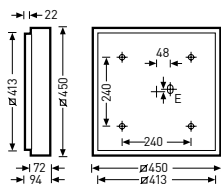

Square wall and ceiling surface-mounted luminaires with opal diffuser, construction size 450 mm x 450 mm

Reference	TOC	...ETDD	...ET		EEC	W	≈kg
• Deca WD3 G2 LED 3300-830...	63 923...	...51	...40	2900 lm	A++/A+/A	33	4.2
Deca WD3 G2 LED 3300-830...+HFS	63 943...	-	...40	2900 lm	A++/A+/A	33	4.3
Deca WD3 G2 LED 3300-830...+HFS PC	63 944...	-	...40	2800 lm	A++/A+/A	33	4.3
Deca WD3 G2 LED 3300-830...EB3H	63 947...	-	...40	2900 lm	A++/A+/A	36	4.8
Deca WD3 G2 LED 3300-830...EB3H PC	63 948...	-	...40	2800 lm	A++/A+/A	36	4.8
Deca WD3 G2 LED 3300-830...PC	63 924...	...51	...40	2800 lm	A++/A+/A	33	4.2
Deca WD3 G2 LED 3300-840...	63 925...	...51	...40	3100 lm	A++/A+/A	33	4.2
Deca WD3 G2 LED 3300-840...+HFS	63 945...	-	...40	3100 lm	A++/A+/A	33	4.3
Deca WD3 G2 LED 3300-840...+HFS PC	63 946...	-	...40	3000 lm	A++/A+/A	33	4.3
Deca WD3 G2 LED 3300-840...EB3H	63 949...	-	...40	3100 lm	A++/A+/A	36	4.8
Deca WD3 G2 LED 3300-840...EB3H PC	63 950...	-	...40	3000 lm	A++/A+/A	36	4.8
Deca WD3 G2 LED 3300-840...PC	63 926...	...51	...40	3000 lm	A++/A+/A	33	4.2
Deca WD3 G2-BS LED 3300-830...	63 939...	-	...40	2900 lm	A++/A+/A	33	4.2
Deca WD3 G2-BS LED 3300-830...PC	63 940...	-	...40	2800 lm	A++/A+/A	33	4.2
Deca WD3 G2-BS LED 3300-840...	63 941...	-	...40	3100 lm	A++/A+/A	33	4.2
Deca WD3 G2-BS LED 3300-840...PC	63 942...	-	...40	3000 lm	A++/A+/A	33	4.2

• IK02/0.2 J 650 °C