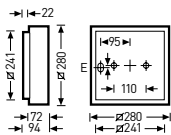

> 50,000 h

switchable and dimmable (DALI), switchable

Emergency light version with individual battery, 3 hours, HF motion sensor

All-round profile frame

Aluminium shields

Square wall and ceiling surface-mounted luminaires with opal diffuser, construction size 280 mm x 280 mm

Reference	TOC	...ET		EEC	W	≈kg
• Deca WD1 G2 LED 1000-830...	63 915...	...40	900 lm	A++/A+/A	10	1.6
Deca WD1 G2 LED 1000-830...PC	63 916...	...40	850 lm	A++/A+/A	10	1.6
Deca WD1 G2 LED 1000-840...	63 917...	...40	950 lm	A++/A+/A	10	1.6
Deca WD1 G2 LED 1000-840...PC	63 918...	...40	900 lm	A++/A+/A	10	1.6

• IK02/0.2 J 650 °C

Square wall and ceiling surface-mounted luminaires with opal diffuser, construction size 350 mm x 350 mm

Reference	TOC	...ETDD	...ET		EEC	W	=kg
• Deca WD2 G2 LED 1800-830...	63 919...	...51	...40	1800 lm	A++/A+/A	19	2.8
Deca WD2 G2 LED 1800-830...+HFS	63 931...	-	...40	1800 lm	A++/A+/A	19	2.8
Deca WD2 G2 LED 1800-830...+HFS PC	63 932...	-	...40	1700 lm	A++/A+/A	19	2.8
Deca WD2 G2 LED 1800-830...EB3H	63 935...	-	...40	1800 lm	A++/A+/A	23	3.3
Deca WD2 G2 LED 1800-830...EB3H PC	63 936...	-	...40	1700 lm	A++/A+/A	23	3.3
Deca WD2 G2 LED 1800-830...PC	63 920...	...51	...40	1700 lm	A++/A+/A	19	2.8
Deca WD2 G2 LED 1800-840...	63 921...	...51	...40	1900 lm	A++/A+/A	19	2.8
Deca WD2 G2 LED 1800-840...+HFS	63 933...	-	...40	1900 lm	A++/A+/A	19	2.8
Deca WD2 G2 LED 1800-840...+HFS PC	63 934...	-	...40	1800 lm	A++/A+/A	19	2.8
Deca WD2 G2 LED 1800-840...EB3H	63 937...	-	...40	1900 lm	A++/A+/A	23	3.3
Deca WD2 G2 LED 1800-840...EB3H PC	63 938...	-	...40	1800 lm	A++/A+/A	23	3.3
Deca WD2 G2 LED 1800-840...PC	63 922...	...51	...40	1800 lm	A++/A+/A	19	2.8
Deca WD2 G2-BS LED 1800-830...	63 927...	-	...40	1800 lm	A++/A+/A	19	2.7
Deca WD2 G2-BS LED 1800-830...PC	63 928...	-	...40	1700 lm	A++/A+/A	19	2.7
Deca WD2 G2-BS LED 1800-840...	63 929...	-	...40	1900 lm	A++/A+/A	19	2.7
Deca WD2 G2-BS LED 1800-840...PC	63 930...	-	...40	1800 lm	A++/A+/A	19	2.7