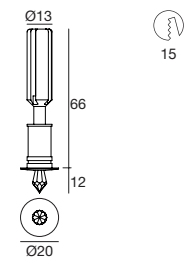

Elin | Crystal spotlight | powerLED 1.5 W 500 mA

type		colour			optic	
Chrome	CRI 80 87323	3000 K	143 lm	W	Diff.	00
		4000 K	152 lm	N		
		5000 K	185 lm	C		
		Red		R		
		Green		G		
		Blue		B		
		Yellow		Y		

99195	99115	99114	84917
ON/OFF 1 - 2 art.	1-10V 1 - 12 art.	DALI 1 - 12 art.	Outer casing