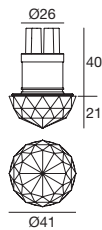

29

type

Chrome	CRI 80	87356

colour

3000 K	178 lm	W
4000 K	190 lm	N
5000 K	216 lm	C
Red		R
Green		G
Blue		B
Yellow		Y

optic

Diff.	00

99195
ON/OFF
1 - 2 art.

99115
1-10V
1 - 12 art.

99114
DALI
1 - 12 art.

84901
Outer casing