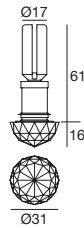

20

type

Chrome	CRI 80	87353

colour

3000 K	178 lm	W
4000 K	190 lm	N
5000 K	216 lm	C
Red		R
Green		G
Blue		B
Yellow		Y

optic

Diff.	00

99195
ON/OFF
1 - 2 art.

99115
1-10V
1 - 12 art.

99114
DALI
1 - 12 art.

84954
Outer casing

Ture | Crystal spotlight | powerLED 1.5 W 500 mA