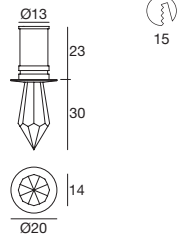

Brass casing

**Light management**

Three shades of white and four colours for customizable lighting

**Easy installation**

Series connection thanks to push-fit connectors for the RGB version

**Beriel** | Crystal spotlight | powerLED 1 W 350 mA