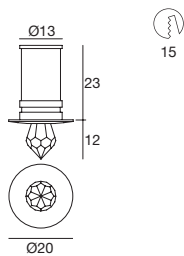

Elin | Crystal spotlight | powerLED 1 W 350 mA

type		colour			optic	
White	CRI 80 91201	3000 K	107 lm	W	Diff.	00
Chrome	CRI 80 91200	4000 K	114 lm	N		
		5000 K	139 lm	C		
		Red		R		
		Green		G		
		Blue		B		
		Yellow		Y		

89144	99115	99114	84335
ON/OFF 1 - 2 art.	1-10V 1 - 15 art.	DALI 1 - 15 art.	Outer casing