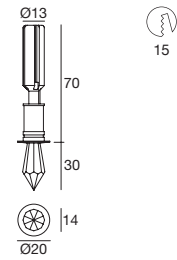

Beriel | Crystal spotlight | powerLED 1.5 W 500 mA

type		colour			optic
☐ White	CRI 80	92275	3000 K	143 lm	W
☒ Chrome	CRI 80	87324	4000 K	152 lm	N
			5000 K	185 lm	C
			Red		R
			Green		G
			Blue		B
			Yellow		Y
					Diff. 00

99195	99115	99114	84917
ON/OFF 1 - 2 art.	1-10V 1 - 12 art.	DALI 1 - 12 art.	Outer casing