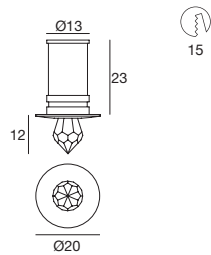

Elin | Crystal spotlight | 5mmLED 0,5 W 24 V

type		colour		optic	
Chrome	87340	RGB	Z	Diff.	00

99076	99278	84335	84916	Cables
IR Remote	DMX	Outer casing	Outer casing	881