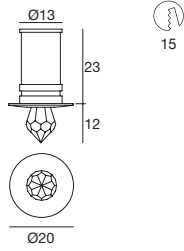

Elin | Crystal spotlight | 5mmLED 0,5 W 24 V

type		colour		optic	
White	92631	3000 K	W	Diff.	00
Chrome	87337	5000 K	C		
R - G - B - Y on request					

89408	89487	99332	84916	84335
ON/OFF 1 - 9 art.	ON/OFF 1 - 28 art.	1-10V 1 - 300 art.	Outer casing	Outer casing