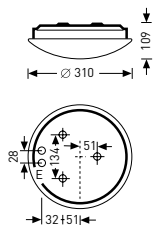

Round weather-proof surface-mounted LED luminaires with opal diffuser

Reference	TOC	...ET		EEC	W	≈kg
• 7482 G2 LED 1400-830...	64 447...	...40	1300 lm	A++/A+/A	15	1.1
7482 G2 LED 1400-840...	64 448...	...40	1400 lm	A++/A+/A	15	1.1
7482 PC G2 LED 1400-830...	64 449...	...40	1150 lm	A++/A+/A	15	1.1
7482 PC G2 LED 1400-840...	64 450...	...40	1200 lm	A++/A+/A	15	1.1

• IK04/0.5 J 650 °C