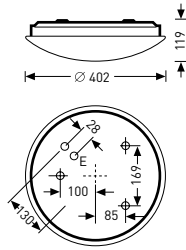

Round weather-proof surface-mounted LED luminaires with opal diffuser

Reference	TOC	...ET		EEC	W	=kg
• 7483 G2 LED 1900-830...	64 451...	...40	1800 lm	A++/A+/A	20	2.1
7483 G2 LED 1900-840...	64 452...	...40	1900 lm	A++/A+/A	20	2.1
7483 PC G2 LED 1900-830...	64 453...	...40	1600 lm	A++/A+/A	20	2.1
7483 PC G2 LED 1900-840...	64 454...	...40	1700 lm	A++/A+/A	20	2.1

• IK04/0.5 J 650 °C