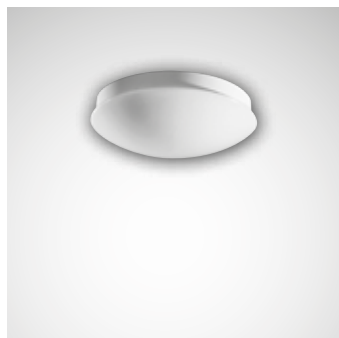

CENTA S LED

ROUND SURFACE-MOUNTED
WEATHER-PROOF
LUMINAIRES

ROUND AND ROBUST

- Timeless design and high quality, matt decorative diffuser material.
- LED technology for rapid pay-back of investment costs.
- PC versions for applications requiring increased mechanical stability.
- Optional decorative ceiling rings expand the application range.

Increased stability

Decorative ceiling rings

Round weather-proof surface-mounted LED luminaires with opal diffuser

Reference	TOC	...ET		EEC	W	≈kg
• 7481 G2 LED 900-830...	64 443...	...40	850 lm	A++/A+/A	10	1.0
7481 G2 LED 900-840...	64 444...	...40	900 lm	A++/A+/A	10	1.0
7481 PC G2 LED 900-830...	64 445...	...40	750 lm	A++/A+/A	10	1.0
7481 PC G2 LED 900-840...	64 446...	...40	800 lm	A++/A+/A	10	1.0

• IK04/0.5 J 650 °C

Round weather-proof surface-mounted LED luminaires with opal diffuser

Reference	TOC	...ET		EEC	W	≈kg
• 7482 G2 LED 1400-830...	64 447...	...40	1300 lm	A++/A+/A	15	1.1
7482 G2 LED 1400-840...	64 448...	...40	1400 lm	A++/A+/A	15	1.1
7482 PC G2 LED 1400-830...	64 449...	...40	1150 lm	A++/A+/A	15	1.1
7482 PC G2 LED 1400-840...	64 450...	...40	1200 lm	A++/A+/A	15	1.1

• IK04/0.5 J 650 °C

Round weather-proof surface-mounted LED luminaires with opal diffuser

Reference	TOC	...ET		EEC	W	=kg
• 7483 G2 LED 1900-830...	64 451...	...40	1800 lm	A++/A+/A	20	2.1
7483 G2 LED 1900-840...	64 452...	...40	1900 lm	A++/A+/A	20	2.1
7483 PC G2 LED 1900-830...	64 453...	...40	1600 lm	A++/A+/A	20	2.1
7483 PC G2 LED 1900-840...	64 454...	...40	1700 lm	A++/A+/A	20	2.1