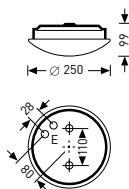

Increased stability

Decorative ceiling rings

Round weather-proof surface-mounted LED luminaires with opal diffuser

Reference	TOC	...ET		EEC	W	≈kg
• 7481 G2 LED 900-830...	64 443...	...40	850 lm	A++/A+/A	10	1.0
7481 G2 LED 900-840...	64 444...	...40	900 lm	A++/A+/A	10	1.0
7481 PC G2 LED 900-830...	64 445...	...40	750 lm	A++/A+/A	10	1.0
7481 PC G2 LED 900-840...	64 446...	...40	800 lm	A++/A+/A	10	1.0

• IK04/0.5 J 650 °C

Round weather-proof surface-mounted LED luminaires with opal diffuser

Reference	TOC	...ET		EEC	W	≈kg
• 7482 G2 LED 1400-830...	64 447...	...40	1300 lm	A++/A+/A	15	1.1
7482 G2 LED 1400-840...	64 448...	...40	1400 lm	A++/A+/A	15	1.1
7482 PC G2 LED 1400-830...	64 449...	...40	1150 lm	A++/A+/A	15	1.1
7482 PC G2 LED 1400-840...	64 450...	...40	1200 lm	A++/A+/A	15	1.1

• IK04/0.5 J 650 °C

Decorative rings

Reference	TOC	Accessory description	=kg
07481 DD	21 844 00	Narrow decorative ceiling ring, aluminium, titanium colour, varnish sealed, Ø 310 mm, for 7481...	0.2
07482 DD	21 845 00	Narrow decorative ceiling ring, aluminium, titanium colour, varnish sealed, Ø 384 mm, for 7482...	0.2
07483 DD	21 846 00	Narrow decorative ceiling ring, aluminium, titanium colour, varnish sealed, Ø 498 mm, for 7483...	0.4
07491 DD	21 847 00	Wide decorative ceiling ring, aluminium, titanium colour, varnish sealed, Ø 410 mm, for 7481...	0.3
07492 DD	21 848 00	Wide decorative ceiling ring, aluminium, titanium colour, varnish sealed, Ø 470 mm, for 7482...	0.3
07493 DD	21 849 00	Wide decorative ceiling ring, aluminium, titanium colour, varnish sealed, Ø 572 mm, for 7483...	0.5