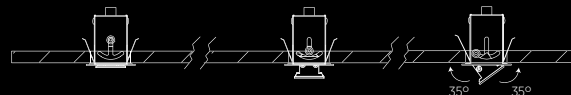

LED BEAM ANGLE

16° - 36°

LED LUMENS

600 - 1000 - 2000

COLOURS

LED COMPLEMENTS

DOT TILT RECESSEDS

CRI
>90