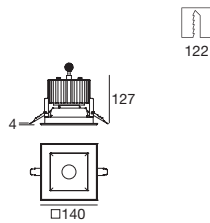

COB20_Q | Downlight | arrayLED 25 W 720 mA

type		colour			optic	
White	CRI 80 96827	2700 K	3101 lm	M	90°	90
Black	CRI 80 96828	3000 K	3321 lm	W		
		4000 K	3568 lm	N		

99112	99188	99330
ON/OFF 1 art.	1-10V, DALI 1 art.	DALI 1 art.