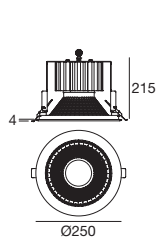

COB65_R | Downlight | arrayLED 40 W 1100 mA

236

type

White	CRI 80	97136
Black	CRI 80	97137

colour

2700 K	4300 lm	M
3000 K	4600 lm	W
4000 K	5160 lm	N

optic

40° **40**

99252
ON/OFF
1 art.

99254
1-10V, DALI
1 art.

98444
Diffuser

COB65_R | Downlight | arrayLED 50 W 1250 mA