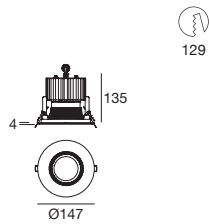

White	CRI 80	96841
Black	CRI 80	96842

colour

2700 K	1752 lm	M
3000 K	1875 lm	W
4000 K	2013 lm	N

optic

40°	40
90°	90

99113	99116	99131	98441
ON/OFF 1 art.	1-10V 1 art.	DALI 1 art.	Diffuser

COB65_R | Downlight | arrayLED 25 W 720 mA