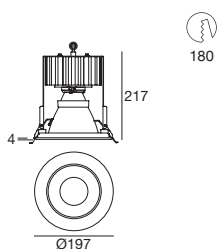

COB20_RX comfort UGR<16 | Downlight | arrayLED 30 W 840 mA

type		colour			optic	
White	CRI 80 91402	2700 K	3670 lm	M	15°	15
Black	CRI 80 91403	3000 K	3945 lm	W	30°	30
		4000 K	3945 lm	N	60°	60

99093	99187	99330	98442
ON/OFF 1 art.	1-10V, DALI 1 art.	DALI 1 art.	Diffuser