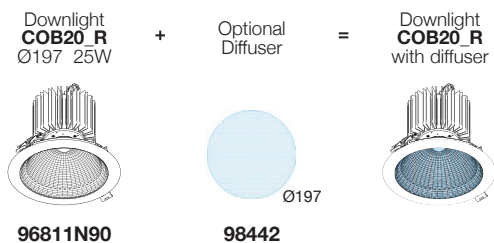

The lighting fixture will be mounted by the i-LèD technicians already fitted with the protective diffuser.

suitable for

COB20_R	15 W - 25 W	Ø 147 mm	98441
COB20_RX			
COB65_R			
COB20_R	25 W - 30 W	Ø 197 mm	98442
COB20_RX			
COB65_R			
COB20_R	40 W	Ø 227 mm	98443
COB20_RX			
COB65_R			
COB20_R	40 W - 50 W	Ø 252 mm	98444
COB20_RX			
COB65_R			

Optional diffuser

for COB20_R and COB65_R

Optional laser photo-engraved diffuser with OptiLight™ technology conceived to increase protection of the reflector and LED source from possible contacts during maintenance/cleaning operations as well as to improve the lighting fixture visual comfort. It must be ordered together with the article and it will be mounted directly by the i-LèD specialised technicians.

N.B.: The optional diffuser may not be added by the client at a later stage.