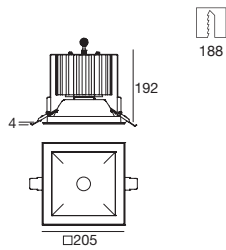

COB20_Q | Downlight | arrayLED 40 W 1100 mA

type

White	CRI 80	96837
Black	CRI 80	96838

colour

2700 K	4300 lm	M
3000 K	4600 lm	W
4000 K	5160 lm	N

optic

90°	90

99252

ON/OFF
1 art.

99254

1-10V, DALI
1 art.