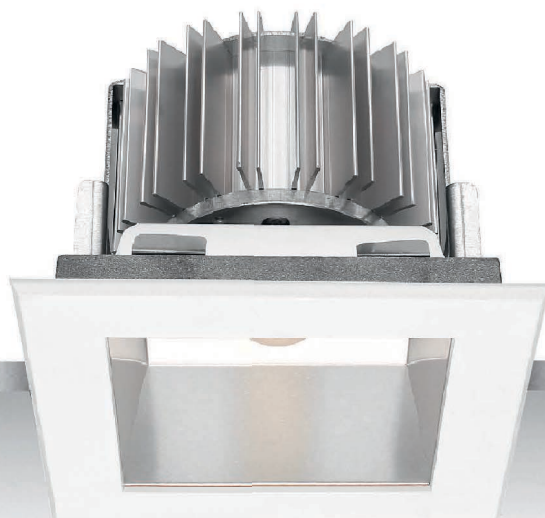

Passive heat dissipation

Aluminium casing

Light management

Reflective aluminium optical compartment

Luminance control

The COB20_RX versions, featuring UGR<19, are suitable for workplaces where display screen equipment is used.