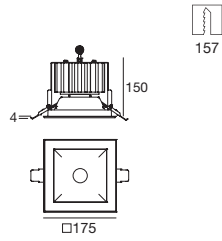

COB20_Q | Downlight | arrayLED 30 W 840 mA

type

White	CRI 80	96831
Black	CRI 80	96832

colour

2700 K	3605 lm	M
3000 K	3861 lm	W
4000 K	4148 lm	N

optic

90°	90

99093

ON/OFF
1 art.

99187

1-10V, DALI
1 art.

99330

DALI
1 art.