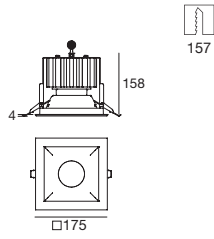

COB65_Q | Downlight | arrayLED 30 W 840 mA

type

White	CRI 80	96867
Black	CRI 80	96868

colour

2700 K	3605 lm	M
3000 K	3861 lm	W
4000 K	4148 lm	N

optic

90°	90

99093

ON/OFF
1 art.

99187

1-10V, DALI
1 art.

99330

DALI
1 art.