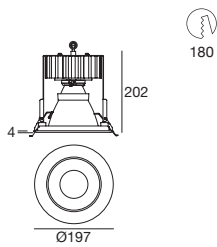

COB20_RX comfort UGR<16 | Downlight | arrayLED 25 W 720 mA

type		colour			optic	
White	CRI 80 91400	2700 K	3113 lm	M	15°	15
Black	CRI 80 91401	3000 K	3346 lm	W	30°	30
		4000 K	3346 lm	N	60°	60

99112	99188	99330	98442
ON/OFF 1 art.	1-10V, DALI 1 art.	DALI 1 art.	Diffuser