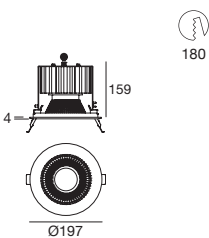

COB65_R | Downlight | arrayLED 30 W 840 mA

type

White	CRI 80	96849
Black	CRI 80	96850

colour

2700 K	3605 lm	M
3000 K	3861 lm	W
4000 K	4148 lm	N

optic

40°	40

99093	99187	99330	98442
ON/OFF 1 art.	1-10V, DALI 1 art.	DALI 1 art.	Diffuser