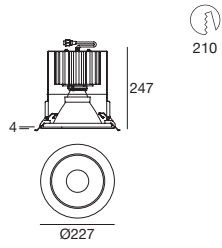

COB20_RX comfort UGR<16 | Downlight | arrayLED 40 W 1100 mA

type

White	CRI 80	91410
Black	CRI 80	91411

colour

2700 K	4692 lm	M	15°	15
3000 K	5041 lm	W	30°	30
4000 K	5391 lm	N	60°	60

optic

99252
ON/OFF
1 art.

99254
1-10V, DALI
1 art.

98443
Diffuser