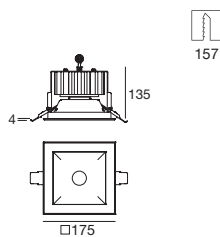

COB20_Q | Downlight | arrayLED 25 W 720 mA

type		colour			optic	
White	CRI 80 96829	2700 K	3101 lm	M	90°	90
Black	CRI 80 96830	3000 K	3321 lm	W		
		4000 K	3568 lm	N		

99112	99188	99330
ON/OFF 1 art.	1-10V, DALI 1 art.	DALI 1 art.