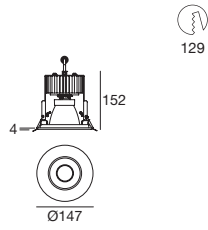

COB20_RX comfort UGR<16 | Downlight | arrayLED 15 W 400 mA

type		colour			optic	
White	CRI 80 91390	2700 K	1752 lm	M	15°	15
Black	CRI 80 91391	3000 K	1875 lm	W	30°	30
		4000 K	2013 lm	N	60°	60

99113	99116	99131	98441
ON/OFF 1 art.	1-10V 1 art.	DALI 1 art.	Diffuser