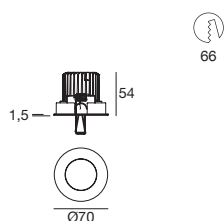

COB44_RJ | Downlight | arrayLED 7 W 700 mA

type		colour			optic	
White	CRI 80 96803	2700 K	634 lm	M	15°	15
Black	CRI 80 96804	3000 K	680 lm	W	30°	30
		4000 K	680 lm	N	60°	60

99243	99115	99114
ON/OFF 1 art.	1-10V 1 - 3 art.	DALI 1 - 3 art.

“Blanche” - Treviso (Italy)

Ideal to emphasize the delicious creations on display at the Blanche confectionery in Treviso.