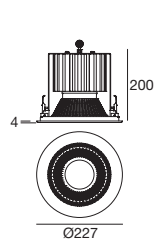

COB65_R | Downlight | arrayLED 40 W 1100 mA

210

type

White	CRI 80	96855
Black	CRI 80	96856

colour

2700 K	4300 lm	M
3000 K	4600 lm	W
4000 K	5160 lm	N

optic

40° **40**

99252
ON/OFF
1 art.

99254
1-10V, DALI
1 art.

98443
Diffuser