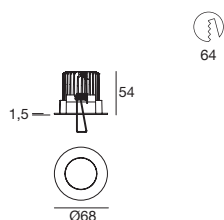

COB44_R | Downlight | arrayLED 7 W 700 mA

type		colour			optic	
White	CRI 80 96801	2700 K	634 lm	M	15°	15
Black	CRI 80 96802	3000 K	680 lm	W	30°	30
		4000 K	680 lm	N	60°	60

99243	99115	99114
ON/OFF 1 art.	1-10V 1 - 3 art.	DALI 1 - 3 art.