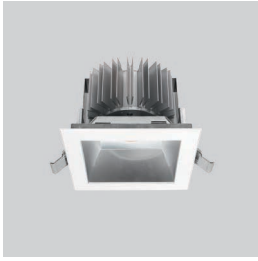

COB20_Q | Downlight | arrayLED 30 W 840 mA

type

White	CRI 80	96831
Black	CRI 80	96832

colour

2700 K	3605 lm	M
3000 K	3861 lm	W
4000 K	4148 lm	N

optic

90°	90

99093

ON/OFF
1 art.

99187

1-10V, DALI
1 art.

99330

DALI
1 art.