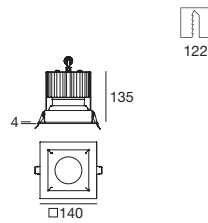

COB65_Q | Downlight | arrayLED 25 W 720 mA

type

White	CRI 80	96863
Black	CRI 80	96864

colour

2700 K	3101 lm	M
3000 K	3321 lm	W
4000 K	3568 lm	N

optic

90°	90

99112	99188	99330
ON/OFF 1 art.	1-10V, DALI 1 art.	DALI 1 art.