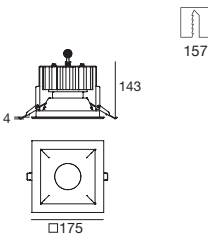

COB65_Q | Downlight | arrayLED 25 W 720 mA

type

White	CRI 80	96865
Black	CRI 80	96866

colour

2700 K	3101 lm	M
3000 K	3321 lm	W
4000 K	3568 lm	N

optic

90°	90

99112	99188	99330
ON/OFF 1 art.	1-10V, DALI 1 art.	DALI 1 art.