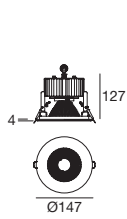

COB20_R | Downlight | arrayLED 15 W 400 mA

129

type

White	CRI 80	96805
Black	CRI 80	96806

colour

2700 K	1752 lm	M
3000 K	1875 lm	W
4000 K	2013 lm	N

optic

40°	40
90°	90

99113
ON/OFF
1 art.

99116
1-10V
1 art.

99131
DALI
1 art.

98441
Diffuser

COB20_R | Downlight | arrayLED 25 W 720 mA