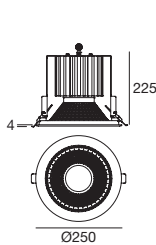

COB65_R | Downlight | arrayLED 50 W 1250 mA

236

type

White	CRI 80	97140
Black	CRI 80	97141

colour

2700 K	5300 lm	M
3000 K	5695 lm	W
4000 K	6090 lm	N

optic

40° **40**

99092
ON/OFF
1 art.

99174
1-10V, DALI
1 art.

98444
Diffuser