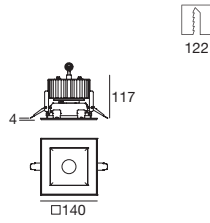

COB20_Q | Downlight | arrayLED 15 W 400 mA

type		colour			optic	
White	CRI 80 96823	2700 K	1752 lm	M	90°	90
Black	CRI 80 96824	3000 K	1875 lm	W		
		4000 K	2013 lm	N		

99113	99116	99131
ON/OFF 1 art.	1-10V 1 art.	DALI 1 art.