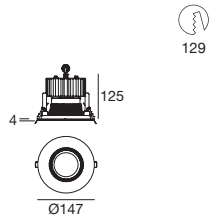

colour

2700 K	5300 lm	M	15°	15
3000 K	5695 lm	W	30°	30
4000 K	6090 lm	N	60°	60

optic

99092
ON/OFF
1 art.

99174
1-10V, DALI
1 art.

98444
Diffuser

COB65_R | Downlight | arrayLED 15 W 400 mA

type