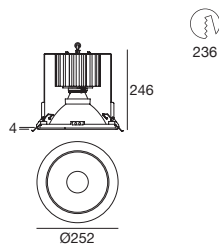

COB20_RX comfort UGR<16 | Downlight | arrayLED 40 W 1100 mA

type

White	CRI 80	91412
Black	CRI 80	91413

colour

2700 K	4692 lm	M	15°	15
3000 K	5041 lm	W	30°	30
4000 K	5391 lm	N	60°	60

optic

99252
ON/OFF
1 art.

99254
1-10V, DALI
1 art.

98444
Diffuser