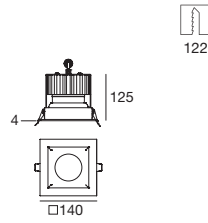

COB65_Q | Downlight | arrayLED 15 W 400 mA

type

White	CRI 80	96859
Black	CRI 80	96860

colour

2700 K	1752 lm	M
3000 K	1875 lm	W
4000 K	2013 lm	N

optic

90°	90

99113	99116	99131
ON/OFF 1 art.	1-10V 1 art.	DALI 1 art.