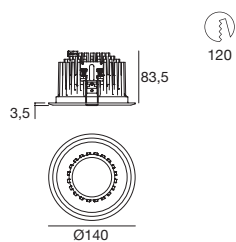

Passive heat dissipation

Aluminium casing

Light management

Highly-resistant PMMA optics; sandblasted toughened glass single lens

Functional supply

Easy-plug cable for quick and safe electric connection

Blob | Downlight | arrayLED 25 W 720 mA

type		colour			optic	
White	CRI 95	97398	3000 K	2614 lm	W	Diff. 00
			4000 K	2795 lm	N	
White	CRI 80	97400	3000 K	3321 lm	W	Diff. 00
			4000 K	3568 lm	N	

99112
ON/OFF
1 art.

99188
1-10V, DALI
1 art.

99330
DALI
1 art.