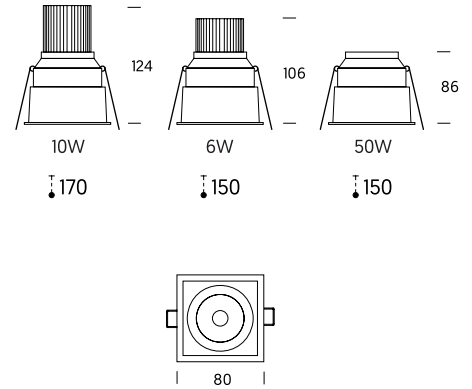

BOX

RECESSEDS

IP33 EXT

EN

Fixed recessed spotlight made of die-casted aluminium, designed for high performance LED with different diffuser options. Provides good visual comfort with light source integrated in installation area. Remote LED driver included and optional dimmable IGBT/TRIAC, 1-10V, PUSH or DALI version available.

850°

74x74

BOX

LED	230V	≈ 6W	> 600lm	BOX1 A 06	.	.	4	.	..
		≈ 10W	> 1000lm	BOX1 A 10	.	.	4	.	..
QR-CBC 51	12V	GU 5.3	50W	BOX1 D 50	X	X	X	X	..
PAR 16	230V	GU 10	50W	BOX1 E 50	X	X	X	X	..

McAdam C3 - >50,000 h. L90 / CRI >80