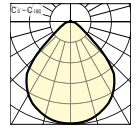

Highly efficient surface-mounted LED luminaires with optimised microprisms (CDP)

Reference	TOC	...ETDD	...ET		EEC	W	=kg
LED							
• Belviso D2 CDP LED 3800 nw...01	61 144...	...51	...40	3800 lm	A++/A+/A	35	8.5
LED, with coloured light frame							
Belviso D2 CDP LED 3800 nw...FB 01	61 134...	...51	-	3800 lm	A++/A+/A	35	8.5
Belviso D2 CDP LED 3800 nw...FG 01	61 136...	...51	-	3800 lm	A++/A+/A	35	8.5
Belviso D2 CDP LED 3800 nw...FO 01	61 138...	...51	-	3800 lm	A++/A+/A	35	8.5
Belviso D2 CDP LED 3800 nw...FR 01	61 140...	...51	-	3800 lm	A++/A+/A	35	8.5
Belviso D2 CDP LED 3800 nw...FY 01	61 142...	...51	-	3800 lm	A++/A+/A	35	8.5

• IK02/0.2 J 650 °C