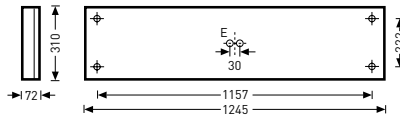

Highly efficient surface-mounted LED luminaires with optimised microprisms (CDP)

Reference	TOC	...ETDD	...ET		EEC	W	=kg
LED							
• Belviso D2 CDP LED 3800 nw...01	61 144...	...51	...40	3800 lm	A++/A+/A	35	8.5
LED, with coloured light frame							
Belviso D2 CDP LED 3800 nw...FB 01	61 134...	...51	-	3800 lm	A++/A+/A	35	8.5
Belviso D2 CDP LED 3800 nw...FG 01	61 136...	...51	-	3800 lm	A++/A+/A	35	8.5
Belviso D2 CDP LED 3800 nw...FO 01	61 138...	...51	-	3800 lm	A++/A+/A	35	8.5
Belviso D2 CDP LED 3800 nw...FR 01	61 140...	...51	-	3800 lm	A++/A+/A	35	8.5
Belviso D2 CDP LED 3800 nw...FY 01	61 142...	...51	-	3800 lm	A++/A+/A	35	8.5

• IK02/0.2 J 650 °C