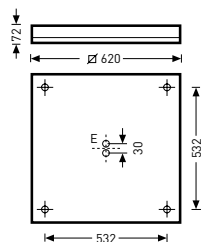

Reference	TOC	...ETDD	...ET		EEC	W	≈kg
LED for colour temperature-adjustable lighting							
• BelvisoAct D CDP LED 4300...	61 968...	...51	-	8600 lm	A++/A+/A	116	9.2
BelvisoAct D CDP LED 4300...+TLM	61 923...	...51	-	8600 lm	A++/A+/A	116	9.9
LED							
Belviso D CDP LED 3900 nw...01	60 669...	...51	...40	3800 lm	A++/A+/A	35	8.6
LED, with coloured light frame							
Belviso D CDP LED 3800 nw...FB 01	61 133...	...51	-	3800 lm	A++/A+/A	35	8.6
Belviso D CDP LED 3800 nw...FG 01	61 135...	...51	-	3800 lm	A++/A+/A	35	8.6
Belviso D CDP LED 3800 nw...FO 01	61 137...	...51	-	3800 lm	A++/A+/A	35	8.6
Belviso D CDP LED 3800 nw...FR 01	61 139...	...51	-	3800 lm	A++/A+/A	35	8.6
Belviso D CDP LED 3800 nw...FY 01	61 141...	...51	-	3800 lm	A++/A+/A	35	8.6

• IK02/0,2 J 650 °C

Highly efficient surface-mounted LED luminaires with optimised microprisms (CDP)

Reference	TOC	...ETDD	...ET		EEC	W	=kg
LED							
• Belviso D2 CDP LED 3800 nw...01	61 144...	...51	...40	3800 lm	A++/A+/A	35	8.5
LED, with coloured light frame							
Belviso D2 CDP LED 3800 nw...FB 01	61 134...	...51	-	3800 lm	A++/A+/A	35	8.5
Belviso D2 CDP LED 3800 nw...FG 01	61 136...	...51	-	3800 lm	A++/A+/A	35	8.5
Belviso D2 CDP LED 3800 nw...FO 01	61 138...	...51	-	3800 lm	A++/A+/A	35	8.5
Belviso D2 CDP LED 3800 nw...FR 01	61 140...	...51	-	3800 lm	A++/A+/A	35	8.5
Belviso D2 CDP LED 3800 nw...FY 01	61 142...	...51	-	3800 lm	A++/A+/A	35	8.5