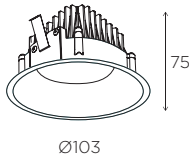

# ALDAIA ROUND

REF. 20157

LED

MAX 9 W | 27K - 691 lm | 3K - 727 lm  
4K - 761 lm | 300 mA

∅ 90 mm

REF. 20158

LED

MAX 16 W | 27K - 1227 lm | 3K - 1292 lm  
4K - 1309 lm | 500 mA