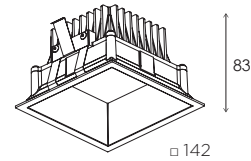

REF. 20121

LED
MAX 16 W | 27K - 1227 lm | 3K - 1292 lm
4K - 1309 lm | 500 mA

130x130 mm