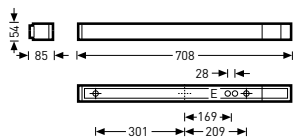

Wall-mounted mirror luminaires with opal cover,
with integral safety socket and push button switch, chrome-plated end cap

Reference	TOC	...E		EEC	≈kg
Acuro St 114...04	60 381...	...04	1 x 14	A+/A/B	1.5
Acuro St 114...04 PC	60 383...	...04	1 x 14	A+/A/B	1.5
Acuro St-S 114...04	60 382...	...04	1 x 14	A+/A/B	1.5
Acuro St-S 114...04 PC	60 384...	...04	1 x 14	A+/A/B	1.5

• IK02/0.2 J 650 °C

End caps

Reference	TOC	Accessory description	≈kg
Acuro ZKS 04	60 494 00	1 pair end caps of plastic, chrome-plated, mounted without tools	0.1