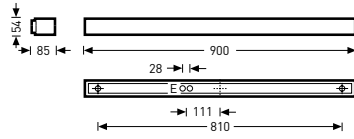

Surface-mounted luminaires and wall-mounted mirror luminaires, with higher protection, with opal cover

Reference¹⁾	TOC	...EDD	...E		EEC	≈kg
• Acuro 139...01	60 374...	...07	...04	1 x 39	A+	1.9

¹⁾ HFS version on request

• IK02/0.2 J 650 °C