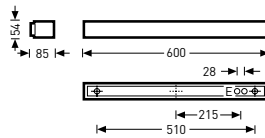

• IK02/0.2 J 650 °C

Surface-mounted luminaires and wall-mounted mirror luminaires, with higher protection, with opal cover

Reference ¹⁾	TOC	...ET		EEC	W	≈kg
• Acuro LED 1000 nw...01	60 648...	...40	1200 lm	A++/A+/A	14	1.4
Acuro LED 1000 ww...01	60 641...	...40	1100 lm	A++/A+/A	14	1.4