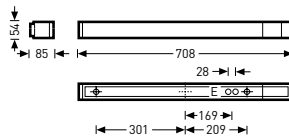

Wall-mounted mirror luminaires with opal cover, with integral safety socket and push button switch, chrome-plated end cap

Reference	TOC	...ET		EEC	W	=kg
• Acuro St LED 1000 nw...04	60 652...	...40	1200 lm	A++/A+/A	14	1.7
Acuro St LED 1000 ww...04	60 645...	...40	1100 lm	A++/A+/A	14	1.7
Acuro St-S LED 1000 nw...04	60 654...	...40	1200 lm	A++/A+/A	14	1.7
Acuro St-S LED 1000 ww...04	60 647...	...40	1100 lm	A++/A+/A	14	1.7

• IK02/0.2 J 650 °C