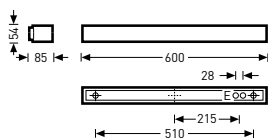

Surface-mounted luminaires and wall-mounted mirror luminaires, with higher protection, with opal cover

Reference¹⁾	TOC	...E		EEC	=kg
• Acuro 114...01	60 371...	...04	1 x 14	A+/A/B	1.3
Acuro 114...01 PC	60 372...	...04	1 x 14	A+/A/B	1.3

¹⁾HFS version on request

• IK02/0.2 J 650 °C