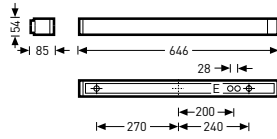

Wall-mounted mirror luminaires with higher protection rating with opal cover and integrated push button switch, chrome-plated end cap

Reference	TOC	...E		EEC	≈kg
• Acuro S 114...04	60 385...	...04	1 x 14	A+/A/B	1.3
Acuro S 114...04 PC	60 386...	...04	1 x 14	A+/A/B	1.3

• IK02/0.2 J 650 °C