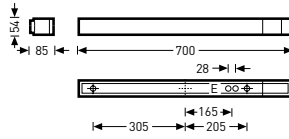

Wall-mounted mirror luminaires with opal cover, with integral safety socket and push button switch

Reference	TOC	...E		EEC	=kg
• Acuro St 114...01	60 375...	...04	1 x 14	A+/A/B	1.5
Acuro St 114...01 PC	60 377...	...04	1 x 14	A+/A/B	1.5
Acuro St-S 114...01	60 376...	...04	1 x 14	A+/A/B	1.5
Acuro St-S 114...01 PC	60 378...	...04	1 x 14	A+/A/B	1.5

• IK02/0.2 J 650 °C