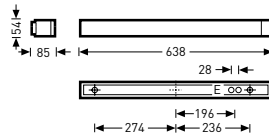

Wall-mounted mirror luminaires with higher protection rating with opal cover and integrated push button switch

Reference	TOC	...ET		EEC	W	≈kg
• Acuro S LED 1000 nw...01	60 650...	...40	1200 lm	A++/A+/A	14	1.5
Acuro S LED 1000 ww...01	60 643...	...40	1100 lm	A++/A+/A	14	1.5

• IK02/0.2 J 650 °C