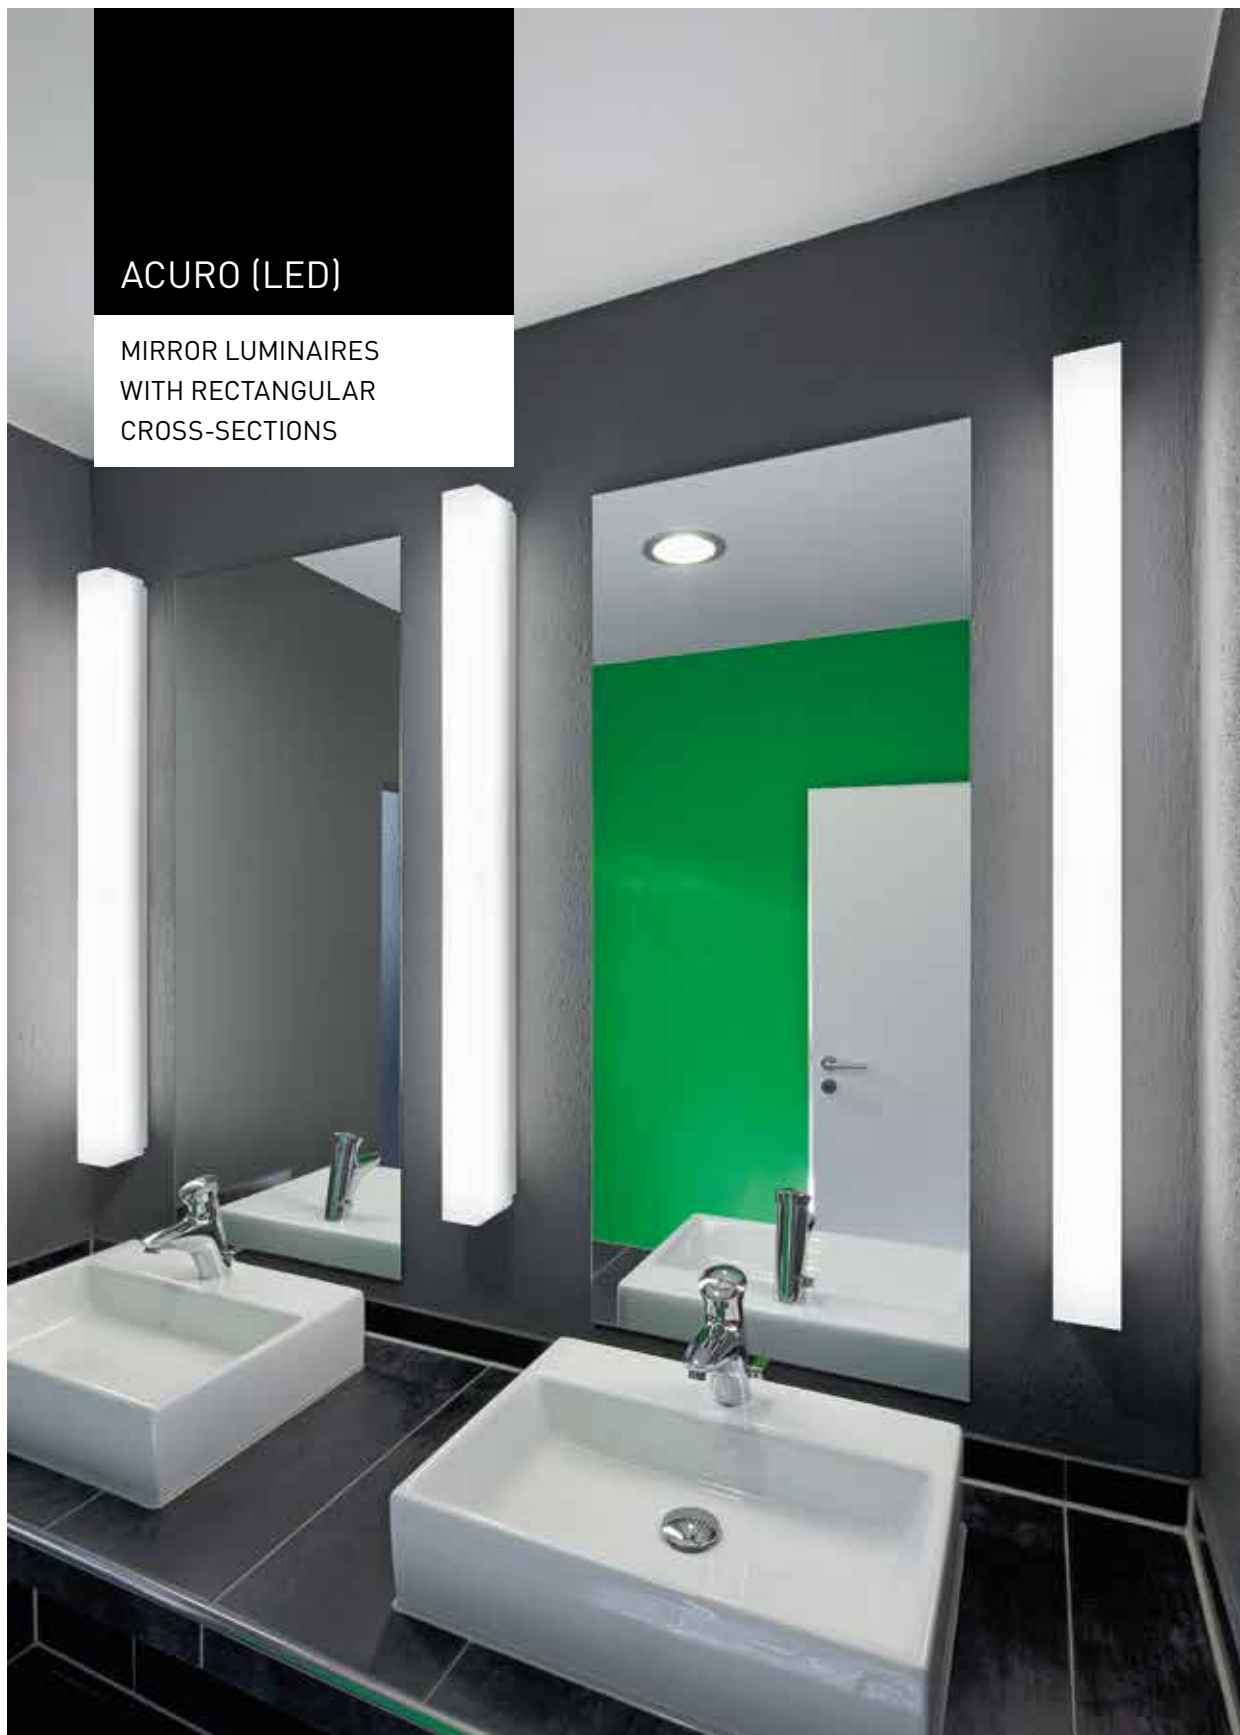

ACURO (LED)

MIRROR LUMINAIRES
WITH RECTANGULAR
CROSS-SECTIONS

SET IN THE RIGHT LIGHT

- A calm appearance via all-round diffuser with recessed end caps.
- Soft light in complete harmony via fine-structure opal diffuser.
- Simple positioning / alignment of the luminaire to the mirror.
- Unlimited use in installation zone 2 in sanitary facilities.

Elegant and filigree

Individual solutions

Wall-mounted mirror luminaires with higher protection rating, with opal cover for supporting the natural day/night rhythm

Reference	TOC	...ETDD		EEC	W	≈kg
• Acuro Active LED 2000...+TLM 01	60 656...	...51	2900 lm	A++/A+/A	40	3.3
Acuro Active LED 2000...01	60 655...	...51	2900 lm	A++/A+/A	40	3.2

• IK02/0.2 J 650 °C

Surface-mounted luminaires and wall-mounted mirror luminaires, with higher protection, with opal cover

Reference ¹⁾	TOC	...ET		EEC	W	≈kg
• Acuro LED 1000 nw...01	60 648...	...40	1200 lm	A++/A+/A	14	1.4
Acuro LED 1000 ww...01	60 641...	...40	1100 lm	A++/A+/A	14	1.4