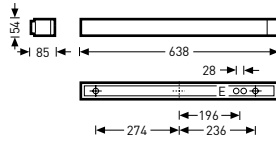

Wall-mounted mirror luminaires with higher protection rating with opal cover and integrated push button switch

Reference	TOC	...E		EEC	=kg
• Acuro S 114...01	60 379...	...04	1 x 14	A+/A/B	1.3
Acuro S 114...01 PC	60 380...	...04	1 x 14	A+/A/B	1.3

• IK02/0.2 J 650 °C