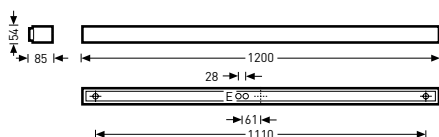

Surface-mounted luminaires and wall-mounted mirror luminaires, with higher protection, with opal cover

Reference¹⁾	TOC	...EDD	...E		EEC	=kg
• Acuro 128...01	60 373...	...07	...04	1 x 28	A+/A/B	2.7

¹⁾HFS version on request

• IK02/0.2 J 650 °C