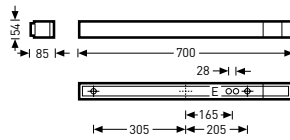

Wall-mounted mirror luminaires with opal cover, with integral safety socket and push button switch

Reference	TOC	...ET		EEC	W	≈kg
• Acuro St LED1000 nw...01	60 649...	...40	1200 lm	A++/A+/A	14	1.7
Acuro St LED 1000 ww...01	60 642...	...40	1100 lm	A++/A+/A	14	1.7
Acuro St-S LED 1000 nw...01	60 651...	...40	1200 lm	A++/A+/A	14	1.7
Acuro St-S LED 1000 ww...01	60 644...	...40	1100 lm	A++/A+/A	14	1.7

• IK02/0.2 J 650 °C