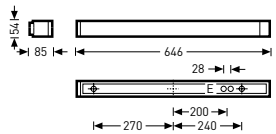

Wall-mounted mirror luminaires with higher protection rating with opal cover and integrated push button switch, chrome-plated end cap

Reference	TOC	...ET		EEC	W	=kg
• Acuro S LED 1000 nw...04	60 653...	...40	1200 lm	A++/A+/A	14	1.5
Acuro S LED 1000 ww...04	60 646...	...40	1100 lm	A++/A+/A	14	1.5

• IK02/0.2 J 650 °C