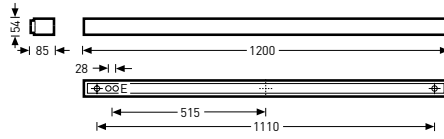

Wall-mounted mirror luminaires with higher protection rating, with opal cover for supporting the natural day/night rhythm

Reference	TOC	...ETDD		EEC	W	≈kg
• Acuro Active LED 2000...+TLM 01	60 656...	...51	2900 lm	A++/A+/A	40	3.3
Acuro Active LED 2000...01	60 655...	...51	2900 lm	A++/A+/A	40	3.2

• IK02/0.2 J 650 °C